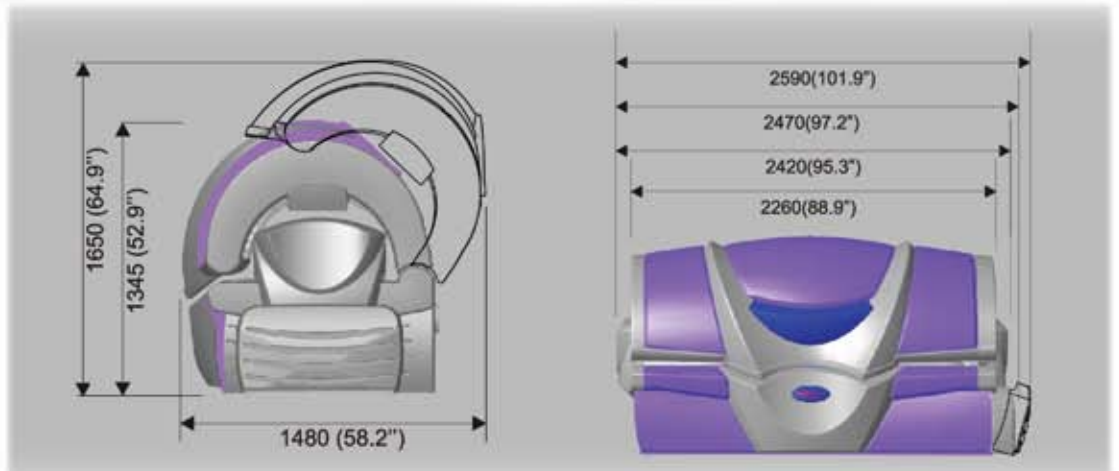

Bed Options

SmartAirco SmartBreeze SmartAroma SmartPaytronic

A&E Tanning and Wellness, Inc.
www.AETAN.com
866 361-8266